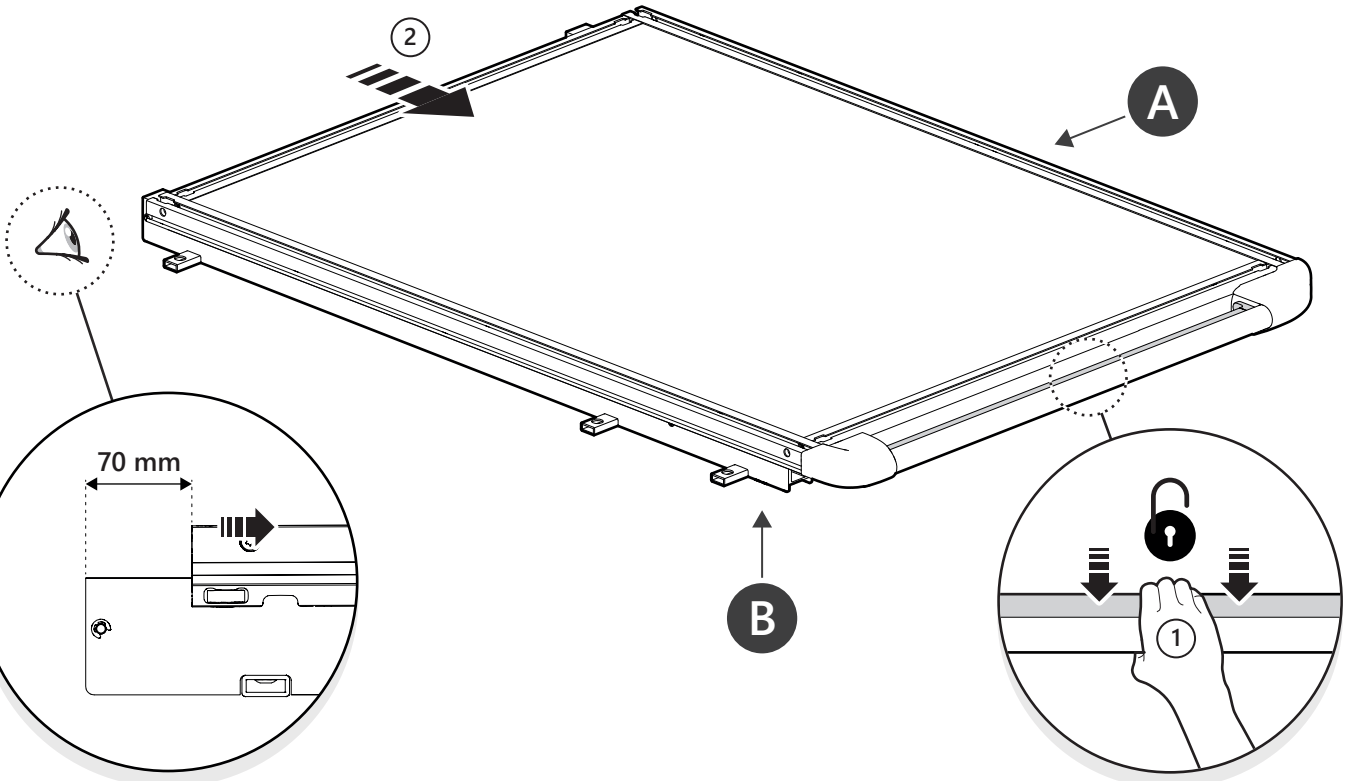

Tools and materials needed

1-25 Nm

- 10 mm
- 13 mm
- 5 mm

Rust protection
Rostschutzmittel
Anti-rouille
Anti roest

1